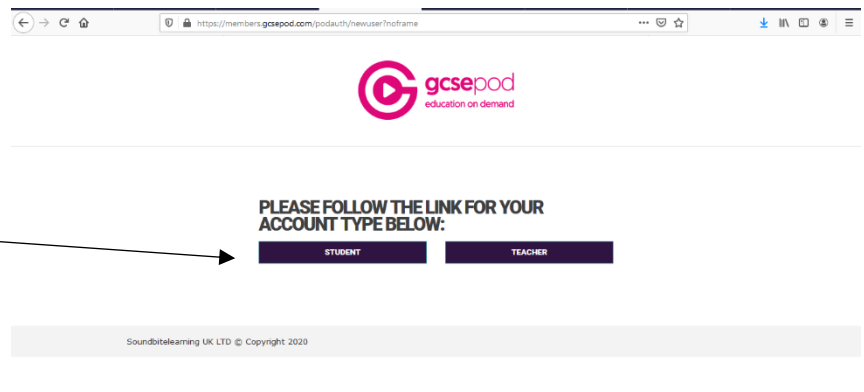

Instructions for GCSE Pod for students setting up an account (if these instructions do not work- use the other instructions)

Go to the GCSEPod website.
You will see this page.

Click 'Login'

If you haven't logged in
before click 'New Here?
Get Started'

It will ask you whether you are a
student or a teacher.

Click student

It will then ask for some details- enter them

The screenshot shows the 'NEW USER' registration page on the GCSEPod website. The form includes the following fields: 'FIRST NAME' (Forename), 'LAST NAME' (Surname), 'DATE OF BIRTH' (Month and Year dropdowns), and 'SCHOOL' (Search for your school). There is a 'Seen here before?' checkbox below the school field. The GCSEPod logo and 'education on demand' tagline are at the top.