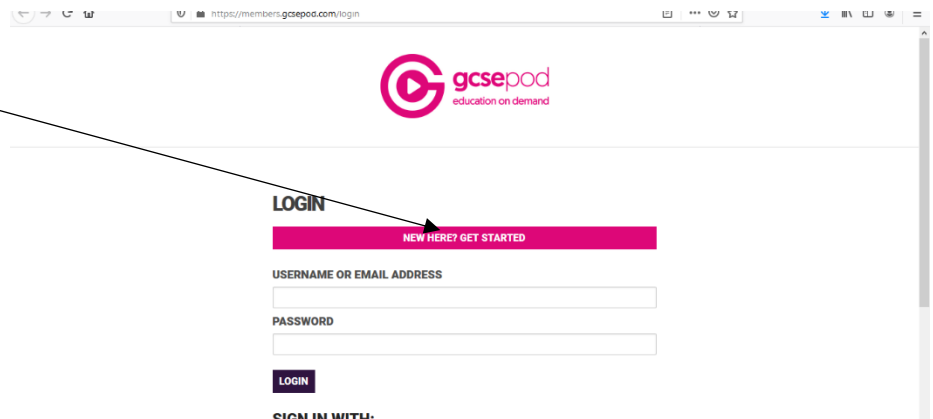

Instructions for GCSE Pod for students setting up an account (if these instructions do not work- use the other instructions)

Go to the GCSEPod website.
You will see this page.

Click 'Login'

If you haven't logged in
before click 'New Here?
Get Started'

It will ask you whether you are a
student or a teacher.

Click student

It will then ask for some details- enter them

The screenshot shows the 'NEW USER' registration page on the GCSEPod website. The form includes the following fields: 'FIRST NAME' (Forename), 'LAST NAME' (Surname), 'DATE OF BIRTH' (Month and Year dropdowns), and 'SCHOOL' (Search for your school). There is a 'Seen here before?' checkbox below the school field. The GCSEPod logo and 'education on demand' tagline are at the top.