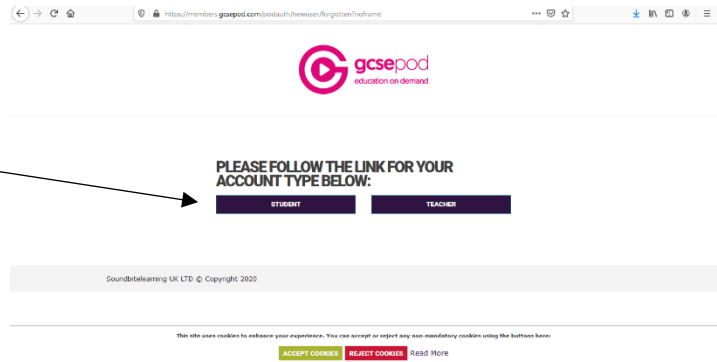

If you have already set up an account:

Go to the GCSEPod website. You will see this page.

Click 'Login'

This will take you to the login page

Scroll down....

Click 'I've forgotten my login details'

Click on 'Student'