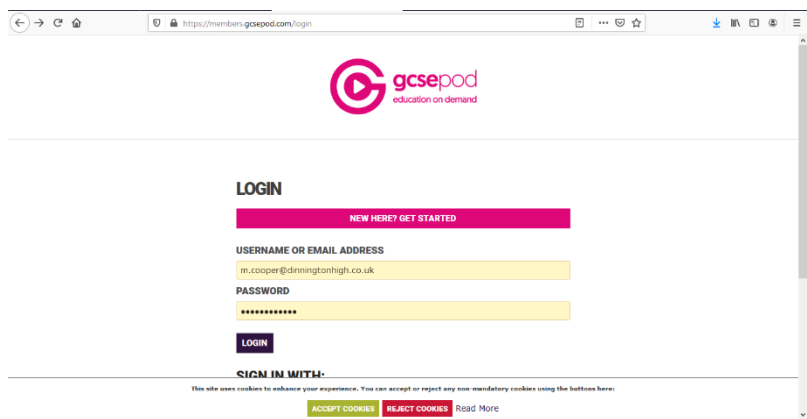

If you have already set up an account:

Go to the GCSEPod website. You will see this page.

Click 'Login'

This will take you to the login page

Scroll down....

Click 'I've forgotten my login details'

Click on 'Student'