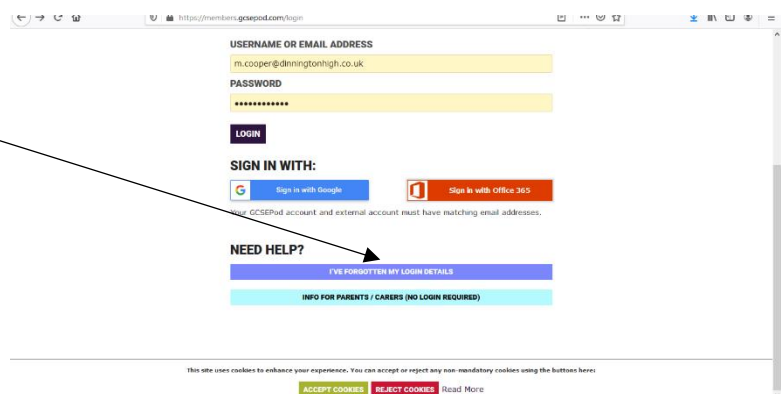

If you have already set up an account:

Go to the GCSEPod website. You will see this page.

Click 'Login'

This will take you to the login page

Scroll down....

Click 'I've forgotten my login details'

Click on 'Student'